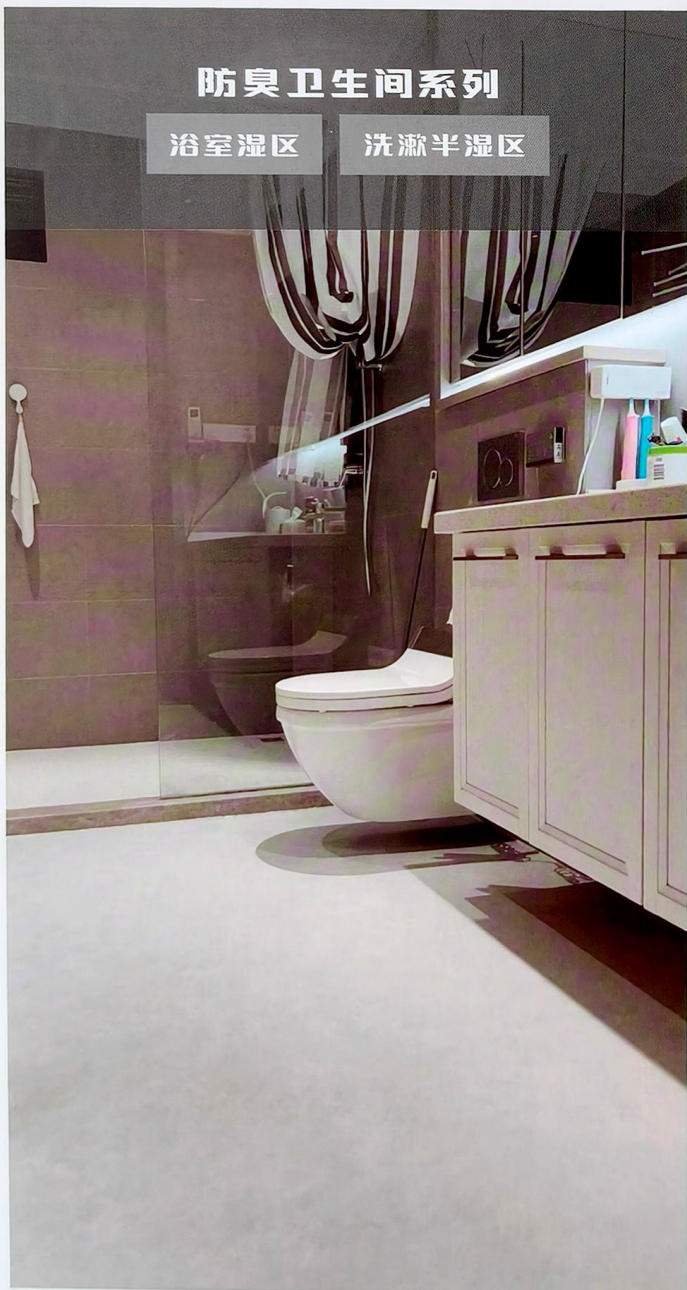

隔水抗菌

突破级物理发泡专利技术,舒适且不吸水,抗菌性能卓越

Breakthrough physical foaming patented technology, comfortable, non-absorbent, and with excellent antibacterial performance.

防臭卫生间系列

浴室湿区

洗漱半湿区

涉水走道系列

干湿类厨房